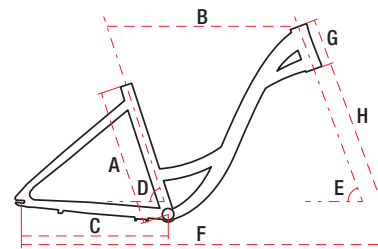

## TECHNICAL DATA

WHEEL SIZE / FRAME	28" / alu 6061
SIZE	M - 17" / L - 19"
FORK	steel
DAMPER	—
DRIVETRAIN	3 speed
FRONT SHIFTERS	—
REAR SHIFTERS	Shimano Nexus SL-S41E 3 speed
FRONT DERAILLEUR	—
REAR DERAILLEUR	Shimano Nexus 3 speed
CRANKSET	Cyclone CTL-3 38T 170 mm
FRONT BRAKE	V-brake Alhonga HJ-811AD7 aluminium
REAR BRAKE	Torpedo
FRONT BRAKE DISC	—
REAR BRAKE DISC	—
TYRES	28x1.75
RIMS	aluminium doublewall
FRONT HUB	steel
REAR HUB	Shimano Nexus SG-3C41 3 speed
CASSETTE	20T
HANDLEBAR	steel
STEM	steel
SEAT POST	steel
SADDLE	Romet City
PEDALS	FP-804
FRONT LAMP	Marwi UN-4800 battery
REAR LAMP	Marwi UN-4305 battery
WEIGHT	b.d.
COLOURS	gray, pink

## GEOMETRY

**M**

**L**

	M	L
A - frame size	432 mm	483 mm
B - top tube length	580 mm	580 mm
C - chainstay length	440 mm	440 mm
D - seat tube angle	66°	66°
E - head tube angle	71°	71°
F - wheel base	1073 mm	1068 mm
G - head tube length	195 mm	195 mm
H - fork length	415 mm	415 mm