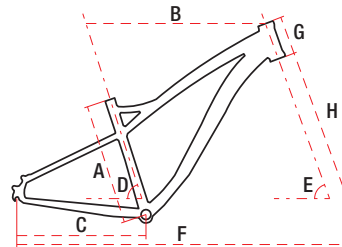

# RAMBLER FIT 27,5

MTB

ROAD

GRAVEL

CROSS

TREKKING

JUNIOR / KIDS

ACCESSORIES / PARTS

## TECHNICAL DATA

WHEEL SIZE / FRAME	27,5" / alu 6061
SIZE	L - 18" / XL - 20"
FORK	SR Suntour XCE 100 mm
DAMPER	—
DRIVETRAIN	16 speed
FRONT SHIFTERS	Shimano Acera SLM-315 2 speed
REAR SHIFTERS	Shimano Acera SLM-315 8 speed
FRONT DERAILLEUR	Shimano Acera FD-M315-TS
REAR DERAILLEUR	Shimano Alivio RDM-3100 SGS
CRANKSET	Shimano FCM-315-2 36/22T 170 mm
FRONT BRAKE	Shimano BL-MT200/BR-MT200 hydraulic
REAR BRAKE	Shimano BL-MT200/BR-MT200 hydraulic
FRONT BRAKE DISC	Shimano SM-RT10 centerlock 160 mm
REAR BRAKE DISC	Shimano SM-RT10 centerlock 160 mm
TYRES	Michelin Country Grip'R 27,5x2,1
RIMS	aluminium doublewall
FRONT HUB	Shimano AHBTX505A5 centerlock QR
REAR HUB	Shimano FH-TX5058 centerlock QR
CASSETTE	Shimano HG31-8 11-34T 8 speed
HANDLEBAR	Romet aluminium 720 mm 15' FOV
STEM	Romet aluminium 90 mm
SEAT POST	aluminium 30,4 mm 300 mm
SADDLE	Vader
PEDALS	FP-971 aluminium
FRONT LAMP	—
REAR LAMP	—
WEIGHT	15,3 kg
COLOURS	black-silver

## GEOMETRY

L XL

	L	XL
A - frame size	457 mm	508 mm
B - top tube length	600 mm	610 mm
C - chainstay length	435 mm	435 mm
D - seat tube angle	73°	73°
E - head tube angle	71°	71°
F - wheel base	1083 mm	1093 mm
G - head tube length	120 mm	120 mm
H - fork length	485 mm	485 mm