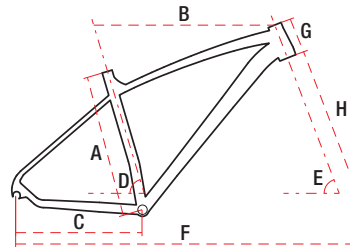

29" alu 6061 X-lite 17" / 19" / 21" 24 speed 14,4 kg

TECHNICAL DATA

WHEEL SIZE / FRAME	29" / alu 6061 X-lite
SIZE	M – 17" / L – 19" / XL – 21"
FORK	SR Suntour XCT HLO 100 mm
DAMPER	—
DRIVETRAIN	24 speed
FRONT SHIFTERS	Shimano ST-EF505 3 speed
REAR SHIFTERS	Shimano ST-EF505 8 speed
FRONT DERAILLEUR	Shimano Tourney TY-300
REAR DERAILLEUR	Shimano Alivio RDM-3100 Shadow
CRANKSET	Shimano Tourney FCTY-301 42/34/24T 170 mm
FRONT BRAKE	Shimano BL-MT200/BR-M200 hydraulic
REAR BRAKE	Shimano BL-MT200/BR-M200 hydraulic
FRONT BRAKE DISC	Shimano SM-RT10 centerlock 160 mm
REAR BRAKE DISC	Shimano SM-RT10 centerlock 160 mm
TYRES	Michelin Country Race'R 29x2,1
RIMS	aluminium doublewall
FRONT HUB	Shimano HB-TX505 aluminium
REAR HUB	Shimano FH-TX505 aluminium
CASSETTE	Shimano CS-HG31-8 11-34T 8 speed
HANDLEBAR	Romet aluminium 720 mm 5' 31,8 mm
STEM	Romet aluminium 90 mm
SEAT POST	Romet aluminium 31,6 mm 350 mm
SADDLE	Vader
PEDALS	FP-804
FRONT LAMP	—
REAR LAMP	—
WEIGHT	14,4 kg
COLOURS	gray-red, black-lime green

GEOMETRY

	M	L	XL
A – frame size	432 mm	485 mm	535 mm
B – top tube length	610 mm	629 mm	640 mm
C – chainstay length	435 mm	435 mm	435 mm
D – seat tube angle	73,5°	73°	73°
E – head tube angle	70°	70°	70°
F – wheel base	1099 mm	1118 mm	1129 mm
G – head tube length	110 mm	110 mm	110 mm
H – fork length	495 mm	495 mm	495 mm
Stack	622 mm	618 mm	632 mm
Reach	424 mm	445 mm	450 mm