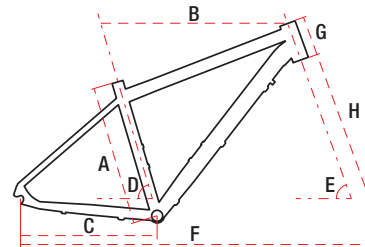

RAMBLER R9.0

29" alu 6061 17" / 19" / 21" 21 speed 15,8 kg

TECHNICAL DATA

WHEEL SIZE / FRAME	29" / alu 6061
SIZE	M – 17" / L – 19" / XL – 21"
FORK	SR Suntour XCE-P
DAMPER	—
DRIVETRAIN	21 speed
FRONT SHIFTERS	Shimano ST-EF41 3 speed
REAR SHIFTERS	Shimano ST-EF41 7 speed
FRONT DERAILLEUR	Shimano Tourney TY300
REAR DERAILLEUR	Shimano Altus RDM-310
CRANKSET	Shimano FCTY-301 42/34/24T 170 mm
FRONT BRAKE	V-brake Alhonga HJ-811AD7 aluminium
REAR BRAKE	V-brake Alhonga HJ-811AD7 aluminium
FRONT BRAKE DISC	—
REAR BRAKE DISC	—
TYRES	29x2,1
RIMS	aluminium doublewall
FRONT HUB	JoyTech JY-731 aluminium QR
REAR HUB	JoyTech JY-732/752 aluminium QR
CASSETTE	Shimano TZ500-7 14-28T 7 speed
HANDLEBAR	Romet aluminium 720 mm 15° FOV
STEM	Romet aluminium 90 mm
SEAT POST	Romet aluminium 31,6 mm 350 mm
SADDLE	Vader
PEDALS	FP-804
FRONT LAMP	—
REAR LAMP	—
WEIGHT	15,8 kg
COLOURS	blue-white-yellow, gray-black-orange

GEOMETRY

	M	L	XL
A – frame size	430 mm	480 mm	530 mm
B – top tube length	600 mm	605 mm	605 mm
C – chainstay length	450 mm	450 mm	450 mm
D – seat tube angle	74°	74°	74°
E – head tube angle	70°	70°	70°
F – wheel base	1120 mm	1125 mm	1140 mm
G – head tube length	120 mm	120 mm	140 mm
H – fork length	510 mm	510 mm	510 mm