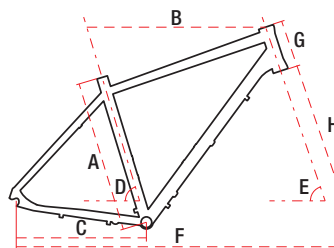

ORKAN M

MTB

ROAD

GRAVEL

28" alu 6061 19" / 21" 21 speed 14,5 kg

TECHNICAL DATA

WHEEL SIZE / FRAME	28" / alu 6061
SIZE	M – 19" / L – 21"
FORK	suspension
DAMPER	—
DRIVETRAIN	21 speed
FRONT SHIFTERS	Shimano ST-EF41 3 speed
REAR SHIFTERS	Shimano ST-EF41 7 speed
FRONT DERAILLEUR	Shimano FD-TY510
REAR DERAILLEUR	Shimano Acera RD-M310
CRANKSET	Shimano FC-M301 48/38/28 170/175 mm
FRONT BRAKE	V-brake Alhonga HJ-811AD7 aluminium
REAR BRAKE	V-brake Alhonga HJ-811AD7 aluminium
FRONT BRAKE DISC	—
REAR BRAKE DISC	—
TYRES	700x42
RIMS	aluminium doublewall
FRONT HUB	JoyTech D433
REAR HUB	JoyTech D434
CASSETTE	freewheel 14-28T 7 speed
HANDLEBAR	aluminium 680 mm 15' 31,8 mm
STEM	aluminium 90 mm
SEAT POST	aluminium 31,6 mm 350 mm
SADDLE	Vader
PEDALS	FP-804
FRONT LAMP	—
REAR LAMP	—
WEIGHT	14,5 kg
COLOURS	black-yellow, graphite-red

GEOMETRY

M **L**

	M	L
A – frame size	483 mm	535 mm
B – top tube length	580 mm	598 mm
C – chainstay length	445 mm	445 mm
D – seat tube angle	73°	73°
E – head tube angle	70°	70°
F – wheel base	1125 mm	1140 mm
G – head tube length	140 mm	140 mm
H – fork length	470 mm	470 mm