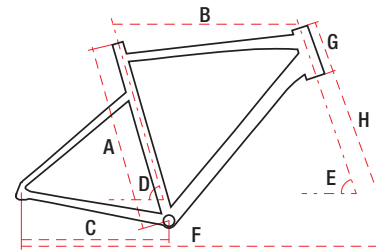

BOREAS 2

700C alu 6061 X-lite 52 / 54 / 56 / 58 cm 11 speed 10,4 kg

TECHNICAL DATA

WHEEL SIZE / FRAME	700C / alu 6061 X-lite
SIZE	52 cm / 54 cm / 56 cm / 58 cm
FORK	Carbon tapered
DAMPER	—
DRIVETRAIN	11 speed
FRONT SHIFTERS	brake lever Sram Apex
REAR SHIFTERS	Sram Apex 11 speed
FRONT DERAILLEUR	—
REAR DERAILLEUR	Sram Apex
CRANKSET	Sram FC-S350 40T 175mm
FRONT BRAKE	Sram Apex hydraulic flat mount
REAR BRAKE	Sram Apex hydraulic flat mount
FRONT BRAKE DISC	Sram Centerline 160 mm
REAR BRAKE DISC	Sram Centerline 160 mm
TYRES	Schwalbe G-One 700x38C
RIMS	Ryde DP19
FRONT HUB	Novatec D981-12 12 mm / 100 mm
REAR HUB	Novatec D982TSE X12-11 12 mm / 142 mm
CASSETTE	Sram CS PG1130 11-42T 11 speed
HANDLEBAR	Romet Gravel aluminium 420 mm FLARE
STEM	Romet aluminium 90/100/110 mm
SEAT POST	Romet aluminium 27,2 mm 350 mm
SADDLE	Fizik Taiga
PEDALS	FP-971 aluminium
FRONT LAMP	—
REAR LAMP	—
WEIGHT	10,4 kg
COLOURS	green-graphite

GEOMETRY

	S	M	L	XL
A – frame size	520 mm	540 mm	560 mm	580 mm
B – top tube length	540 mm	550 mm	570 mm	590 mm
C – chainstay length	440 mm	440 mm	440 mm	440 mm
D – seat tube angle	73°	73°	73°	73°
E – head tube angle	71,1°	71,1°	71,1°	71,1°
F – wheel base	1018 mm	1029 mm	1049 mm	1070 mm
G – head tube length	130 mm	150 mm	170 mm	190 mm
H – fork length	392 mm	392 mm	392 mm	392 mm
Stack	547 mm	566 mm	585 mm	604 mm
Reach	373 mm	378 mm	391 mm	405 mm