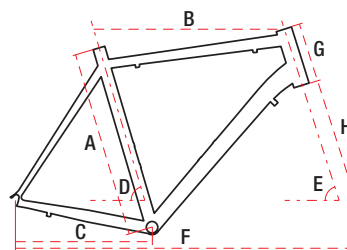

TECHNICAL DATA

700C Cr-Mo 48 / 52 / 56 / 58 cm 16 speed 13,0 kg

TECHNICAL DATA

WHEEL SIZE / FRAME	700C / Cr-Mo
SIZE	48 cm / 52 cm / 56 cm / 58 cm
FORK	Cr-Mo
DAMPER	—
DRIVETRAIN	16 speed
FRONT SHIFTERS	Shimano Claris ST-R2000 2 speed
REAR SHIFTERS	Shimano Claris ST-R2000 8 speed
FRONT DERAILLEUR	Shimano Claris FD-R2000
REAR DERAILLEUR	Shimano Claris RD-R2000
CRANKSET	Shimano Claris FC-RS200 46/34T 170/175 mm
FRONT BRAKE	Shimano BR-RS317
REAR BRAKE	Shimano BR-RS317
FRONT BRAKE DISC	Shimano SM-RT10 centerlock 160 mm
REAR BRAKE DISC	Shimano SM-RT10 centerlock 160 mm
TYRES	Schwalbe G-ONE 700x38C
RIMS	aluminium doublewall
FRONT HUB	Shimano HB-TX505
REAR HUB	Shimano FH-TX505
CASSETTE	Shimano HG-200-8 12-32T 8 speed
HANDLEBAR	Romet Gravel aluminium 420 mm FLARE
STEM	Romet aluminium 90/100/110 mm
SEAT POST	Romet aluminium 27,2 mm 300/350 mm
SADDLE	Selle Italia X-Base
PEDALS	FP-971 aluminium
FRONT LAMP	—
REAR LAMP	—
WEIGHT	13 kg
COLOURS	dark green

GEOMETRY

	XS	S	L	XL
A – frame size	480 mm	520 mm	560 mm	595 mm
B – top tube length	545 mm	555 mm	575 mm	595 mm
C – chainstay length	430 mm	430 mm	430 mm	430 mm
D – seat tube angle	72°	72°	72°	72°
E – head tube angle	71,5°	71,5°	71,5°	71,5°
F – wheel base	1007 mm	1017 mm	1037 mm	1057 mm
G – head tube length	110 mm	130 mm	165 mm	185 mm
H – fork length	420 mm	420 mm	420 mm	420 mm