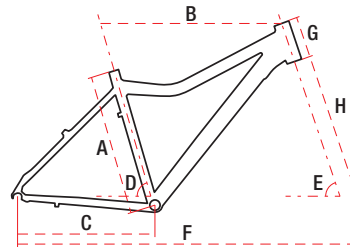

JOLENE 7.1

MTB Lady

ROAD

GRAVEL

CROSS

TREKKING

JUNIOR / KIDS

TECHNICAL DATA

27,5" alu 6061 15" / 17" / 19" 21 speed 15,1 kg

TECHNICAL DATA

WHEEL SIZE / FRAME	27,5" / alu 6061
SIZE	S – 15" / M – 17" / L – 19"
FORK	SR Suntour XCE DS.
DAMPER	—
DRIVETRAIN	21 speed
FRONT SHIFTERS	Shimano ST-EF500 3 speed
REAR SHIFTERS	Shimano ST-EF500 7 speed
FRONT DERAILLEUR	Shimano Tourney FD-TY300
REAR DERAILLEUR	Shimano Acera RD-M360
CRANKSET	Shimano Tourney TY-301 42/34/24T 170 mm
FRONT BRAKE	Shimano TX805 mechanical disc
REAR BRAKE	Shimano TX805 mechanical disc
FRONT BRAKE DISC	160 mm
REAR BRAKE DISC	160 mm
TYRES	27,5x2,1
RIMS	aluminium doublewall
FRONT HUB	aluminium
REAR HUB	aluminium
CASSETTE	Shimano MF-TZ500 14-28T 7 speed
HANDLEBAR	Romet aluminium FOV 680 mm
STEM	Romet aluminium 60/90 mm
SEAT POST	Romet aluminium 31,6 mm 300 mm
SADDLE	Vader
PEDALS	FP-804
FRONT LAMP	—
REAR LAMP	—
WEIGHT	15,1 kg
COLOURS	turquoise-beige, white-blue

GEOMETRY

	S	M	L
A – frame size	390 mm	430 mm	480 mm
B – top tube length	555 mm	575 mm	585 mm
C – chainstay length	440 mm	440 mm	440 mm
D – seat tube angle	73°	73°	73°
E – head tube angle	70°	70°	70°
F – wheel base	1050 mm	1070 mm	1085 mm
G – head tube length	120 mm	120 mm	150 mm
H – fork length	485 mm	485 mm	485 mm