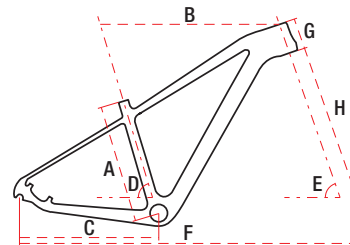

JUNIOR / KIDS

TECHNICAL
DATA

29" carbon 15" / 17" / 19" / 21" 12 speed 9,7 kg

TECHNICAL DATA

WHEEL SIZE / FRAME	29" / carbon
SIZE	S – 15" / M – 17" / L – 19" / XL – 21"
FORK	SRAM Rock Shox SID 15×110 mm
DAMPER	—
DRIVETRAIN	12 speed
FRONT SHIFTERS	—
REAR SHIFTERS	Shimano Deore XT M8100 12 speed
FRONT DERAILLEUR	—
REAR DERAILLEUR	Shimano Deore XT M8100
CRANKSET	Shimano Deore XT M8100 32T 170/175 mm
FRONT BRAKE	Shimano Deore XT 8120
REAR BRAKE	Shimano Deore XT 8120
FRONT BRAKE DISC	Shimano SM-RT70 180 mm
REAR BRAKE DISC	Shimano SM-RT70 160 mm
TYRES	Michelin Force XC 29×2,25
RIMS	Ursus MTB SPARK 25
FRONT HUB	Ursus MTB SPARK 25 15 mm / 110 mm
REAR HUB	Ursus MTB SPARK 25 12 mm / 148 mm
CASSETTE	Shimano SLX M7100 10-51T 12 speed
HANDLEBAR	Romet Carbon 760 mm
STEM	Romet Carbon 90 mm
SEAT POST	Romet Carbon 27,2 mm 350 mm
SADDLE	Selle Italia X1
PEDALS	FP-971 aluminium
FRONT LAMP	—
REAR LAMP	—
WEIGHT	9,7 kg
COLOURS	gray

GEOMETRY

	S	M	L	XL
A – frame size	381 mm	432 mm	483 mm	533 mm
B – top tube length	547 mm	584 mm	605 mm	630 mm
C – chainstay length	440 mm	440 mm	440 mm	440 mm
D – seat tube angle	73,5°	73,5°	73,5°	73,5°
E – head tube angle	70,5°	70,5°	70,5°	70,5°
F – wheel base	1060 mm	1070 mm	1086 mm	1112 mm
G – head tube length	95 mm	95 mm	95 mm	95 mm
H – fork length	501 mm	501 mm	501 mm	501 mm
Stack	607 mm	614 mm	625 mm	635 mm
Reach	383 mm	396 mm	414 mm	436 mm