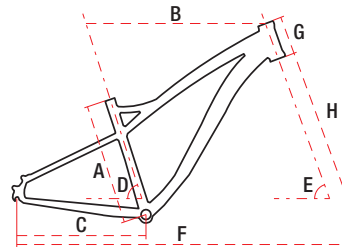

RAMBLER FIT 29

MTB

ROAD

GRAVEL

CROSS

TREKKING

JUNIOR / KIDS

TECHNICAL DATA

29" alu 6061 18" / 20" 16 speed 15,4 kg

TECHNICAL DATA

WHEEL SIZE / FRAME	29" / alu 6061
SIZE	L - 18" / XL - 20"
FORK	SR Suntour XCE 100 mm
DAMPER	—
DRIVETRAIN	16 speed
FRONT SHIFTERS	Shimano Acera SLM-315 2 speed
REAR SHIFTERS	Shimano Acera SLM-315 8 speed
FRONT DERAILLEUR	Shimano Acera FD-M315-TS
REAR DERAILLEUR	Shimano Alivio RD-M3100 SGS
CRANKSET	Shimano FCM-315-2 36/22T 170 mm
FRONT BRAKE	Shimano BL-MT200/BR-MT200 hydraulic
REAR BRAKE	Shimano BL-MT200/BR-MT200 hydraulic
FRONT BRAKE DISC	Shimano SM-RT10 centerlock 160 mm
REAR BRAKE DISC	Shimano SM-RT10 centerlock 160 mm
TYRES	Xtra Action 29x2,1
RIMS	aluminium doublewall
FRONT HUB	Guli aluminium
REAR HUB	Guli aluminium
CASSETTE	Shimano HG31-8 11-34T 8 speed
HANDLEBAR	Romet aluminium 720 mm 15' FOV
STEM	Romet aluminium 90 mm
SEAT POST	aluminium 30,4 mm 400 mm
SADDLE	Vader
PEDALS	FP-971 aluminium
FRONT LAMP	—
REAR LAMP	—
WEIGHT	15,4 kg
COLOURS	black-gray

GEOMETRY

	L	XL
A - frame size	457 mm	508 mm
B - top tube length	618 mm	627 mm
C - chainstay length	460 mm	460 mm
D - seat tube angle	73°	73°
E - head tube angle	71°	71°
F - wheel base	1118 mm	1127 mm
G - head tube length	120 mm	120 mm
H - fork length	510 mm	510 mm