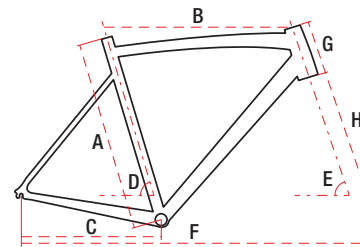

# HURAGAN 2

700C    alu 6061 X-lite    47 / 50 / 53 / 56 cm    16 speed    9,8 kg

## TECHNICAL DATA

WHEEL SIZE / FRAME	700C / alu 6061 X-lite
SIZE	47 cm / 50 cm / 53 cm / 56 cm
FORK	Full Carbon Tapered
DAMPER	—
DRIVETRAIN	16 speed
FRONT SHIFTERS	Shimano Claris ST-R2000 2 speed
REAR SHIFTERS	Shimano Claris ST-R2000 8 speed
FRONT DERAILLEUR	Shimano Claris FD-R2000
REAR DERAILLEUR	Shimano Claris RD-R2000
CRANKSET	Shimano Claris R2000 50/34T 165/170 mm
FRONT BRAKE	Promax RC-481 aluminium
REAR BRAKE	Promax RC-481 aluminium
FRONT BRAKE DISC	—
REAR BRAKE DISC	—
TYRES	Michelin Dynamic Sport 700x25C
RIMS	Ryde DP16
FRONT HUB	aluminium
REAR HUB	aluminium
CASSETTE	Shimano CS-HG51 11-28T 8 speed
HANDLEBAR	Romet aluminium 420 mm
STEM	Romet aluminium 90/100/110 mm
SEAT POST	Romet aluminium 27,2 mm 300/350/400 mm
SADDLE	Vader
PEDALS	FP-971 aluminium
FRONT LAMP	—
REAR LAMP	—
WEIGHT	9.8 kg
COLOURS	black-yellow

## GEOMETRY

	S	M	L	XL
A – frame size	470 mm	500 mm	530 mm	560 mm
B – top tube length	535 mm	550 mm	570 mm	590 mm
C – chainstay length	410 mm	410 mm	410 mm	410 mm
D – seat tube angle	74,25°	73,5°	73,5°	73°
E – head tube angle	71°	72°	73°	73°
F – wheel base	996 mm	990 mm	1006 mm	1020 mm
G – head tube length	130 mm	150 mm	170 mm	190 mm
H – fork length	367 mm	367 mm	367 mm	367 mm
Stack	520 mm	543 mm	562 mm	584 mm
Reach	388 mm	389 mm	403 mm	411 mm