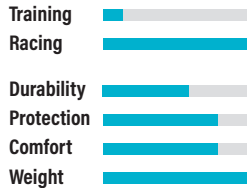

23 mm

25 mm

28 mm

PUNCTURE PROOF PLY

SPC SILICA TREAD COMPOUND

ARAMID BEADS FOLDABLE

CALIBRA PLUS

A very lightweight road racing tyre. Slick tread centre with side grip pattern for extra speed and excellent riding properties on wet or dry pavement. Good puncture resistance.

Colours

Tyres	Size	Weight	Pressure	TPI Count <small>Sidewall area / Under the tread</small>
CALIBRA PLUS	23-622 700×23C	180 g	6-10 bar (90-145 p.s.i.)	120 / 240
CALIBRA PLUS 25	25-622 700×25C	210 g	6-9 bar (90-130 p.s.i.)	120 / 240
CALIBRA PLUS 28	28-622 700×28C	235 g	6-8 bar (90-115 p.s.i.)	120 / 240